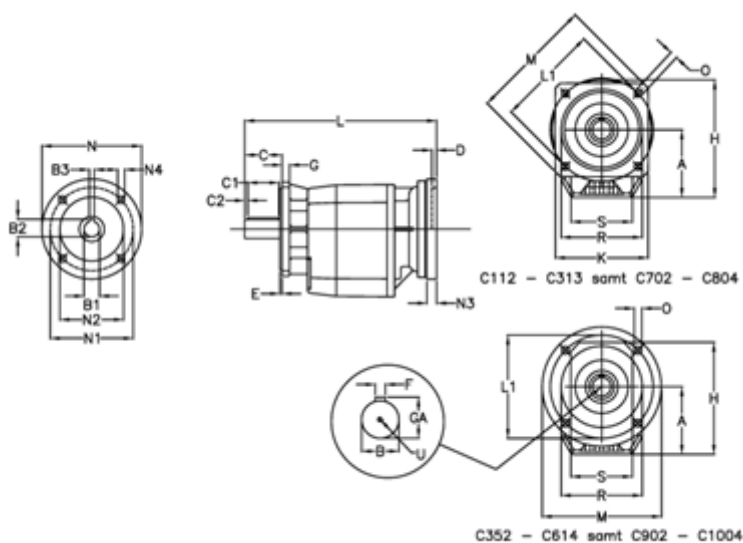

Article number: 406201010120225

Description: Helical gearbox
C122F-10,1-P71B5-B5

Measures

| | | | |
|-----------|-----------|------------|-----------|
| A = 82 | D = 4.5 | L1 = 115 | R = 95 |
| B = 20 | E = 3 | M = 140 | S = 95 |
| B1 = 14 | F = 6 | N = 160 | U = M8x19 |
| B2 = 16.3 | G = 8 | N1 = 130 | |
| B3 = 5 | GA = 22.5 | N2 = 110 | |
| C = 40 | H = 138 | N3 = - | |
| C1 = 30 | K = 105 | N4 = M8x16 | |
| C2 = 5 | L = 244.5 | O = 9.5 | |